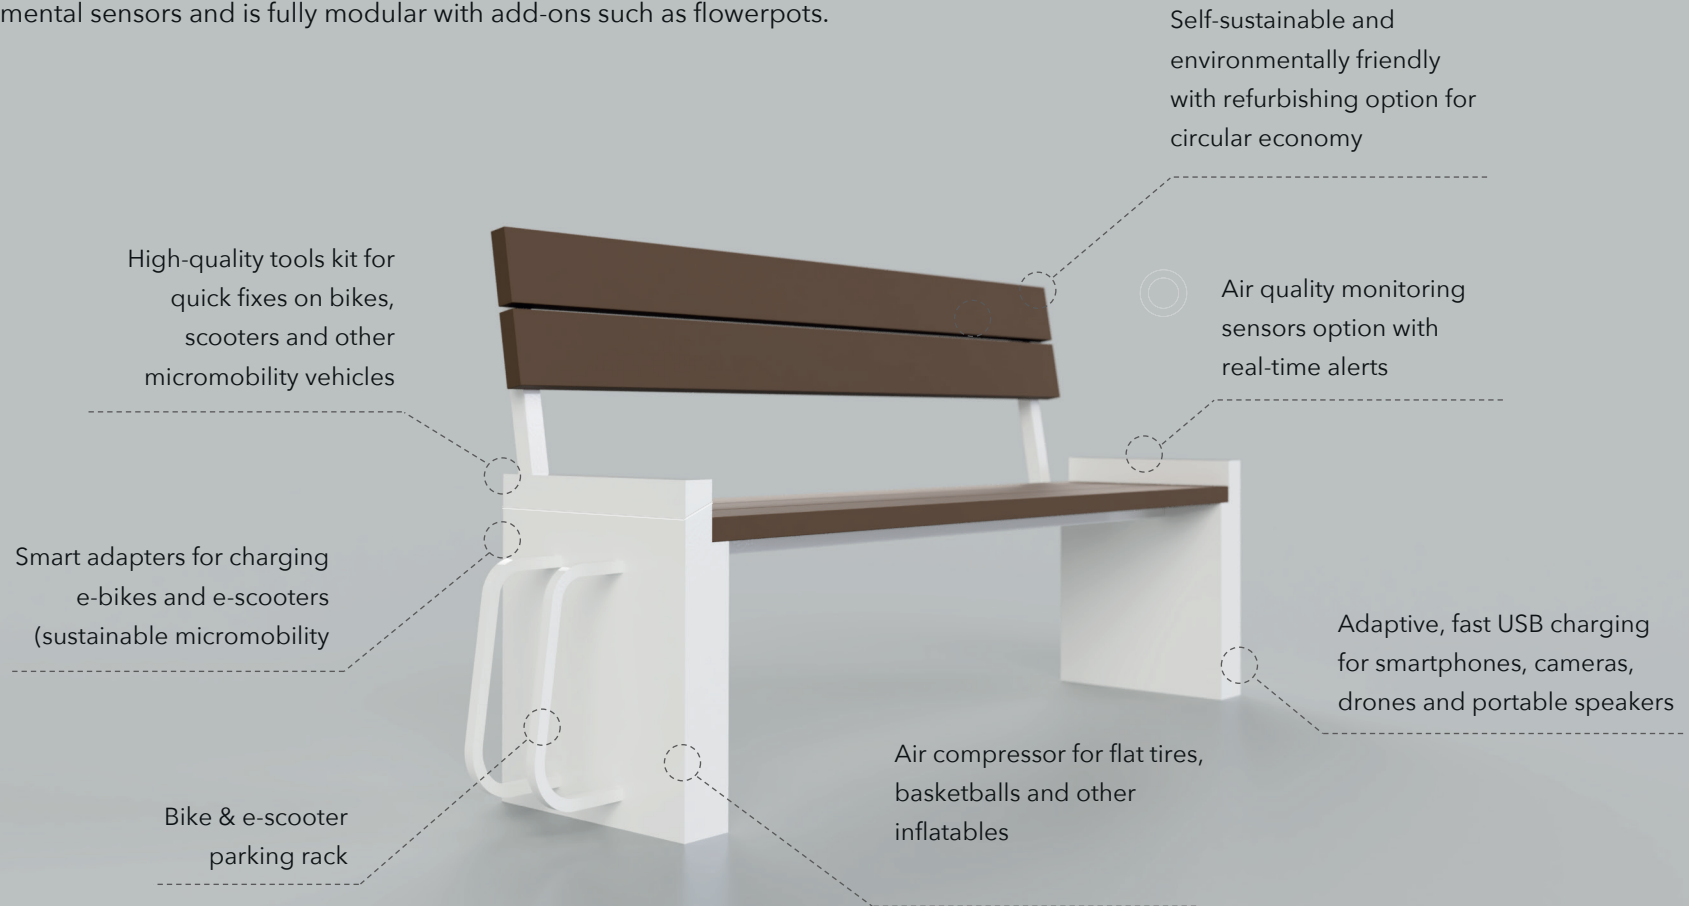

solarbenchcyclo

New Cyclo smart bench is setting future standards in micromobility. Smart chargers for e-bikes and e-scooters, together with an air compressor and high-quality tools kit, cover all needs for users of bikes and other lightweight vehicles. Cyclo also comes with adaptive fast charging, environmental sensors and is fully modular with add-ons such as flowerpots.

BASIC FEATURES

- Solar panels
 - IK08 (EN 62262) vandal proof
 - 99W power output
- Li-ion battery pack
 - Low-temperature resistance
 - Advance BMS
- 2 x Qi wireless charging
 - Supporting all Qi phones, watches and earbuds
 - Smart energy saving stand-by system
- LED ambient light
 - Automatic ON/OFF system
 - Time adjustable depending on the season
- Seating surface cooling system
 - Air cooling technology
 - Automatic temperature trigger
- Sensors
 - PHT sensor - pressure, temperature, humidity
 - Energy sensors
 - Users counter (number of seating)
- Real-time GPS location
 - Online alarm if bench location changes
 - Location visible over Solos Smart City platform
- Internal server communication system
 - 5-year connectivity with Solos Smart City platform
 - Online product maintenance and updates
- Battery status indicator
 - Integrated in the bench body
 - 25%, 50%, 75% and 100% status
- Air compressor
 - Supporting Presta and Schrader valves
 - Automatic start/stop system
- Hand tools
 - Screwdrivers (Phillips and flat)
 - Hexagons (4,5,6)
 - Wrenches (7,8,9,10,13,14,15,16)
- DC charging plugs
 - 220V plug
 - 3 x e-scooter connectors (Lime, Bird, Xiaomi, Razor, Segway)
- Bike/scooter holder